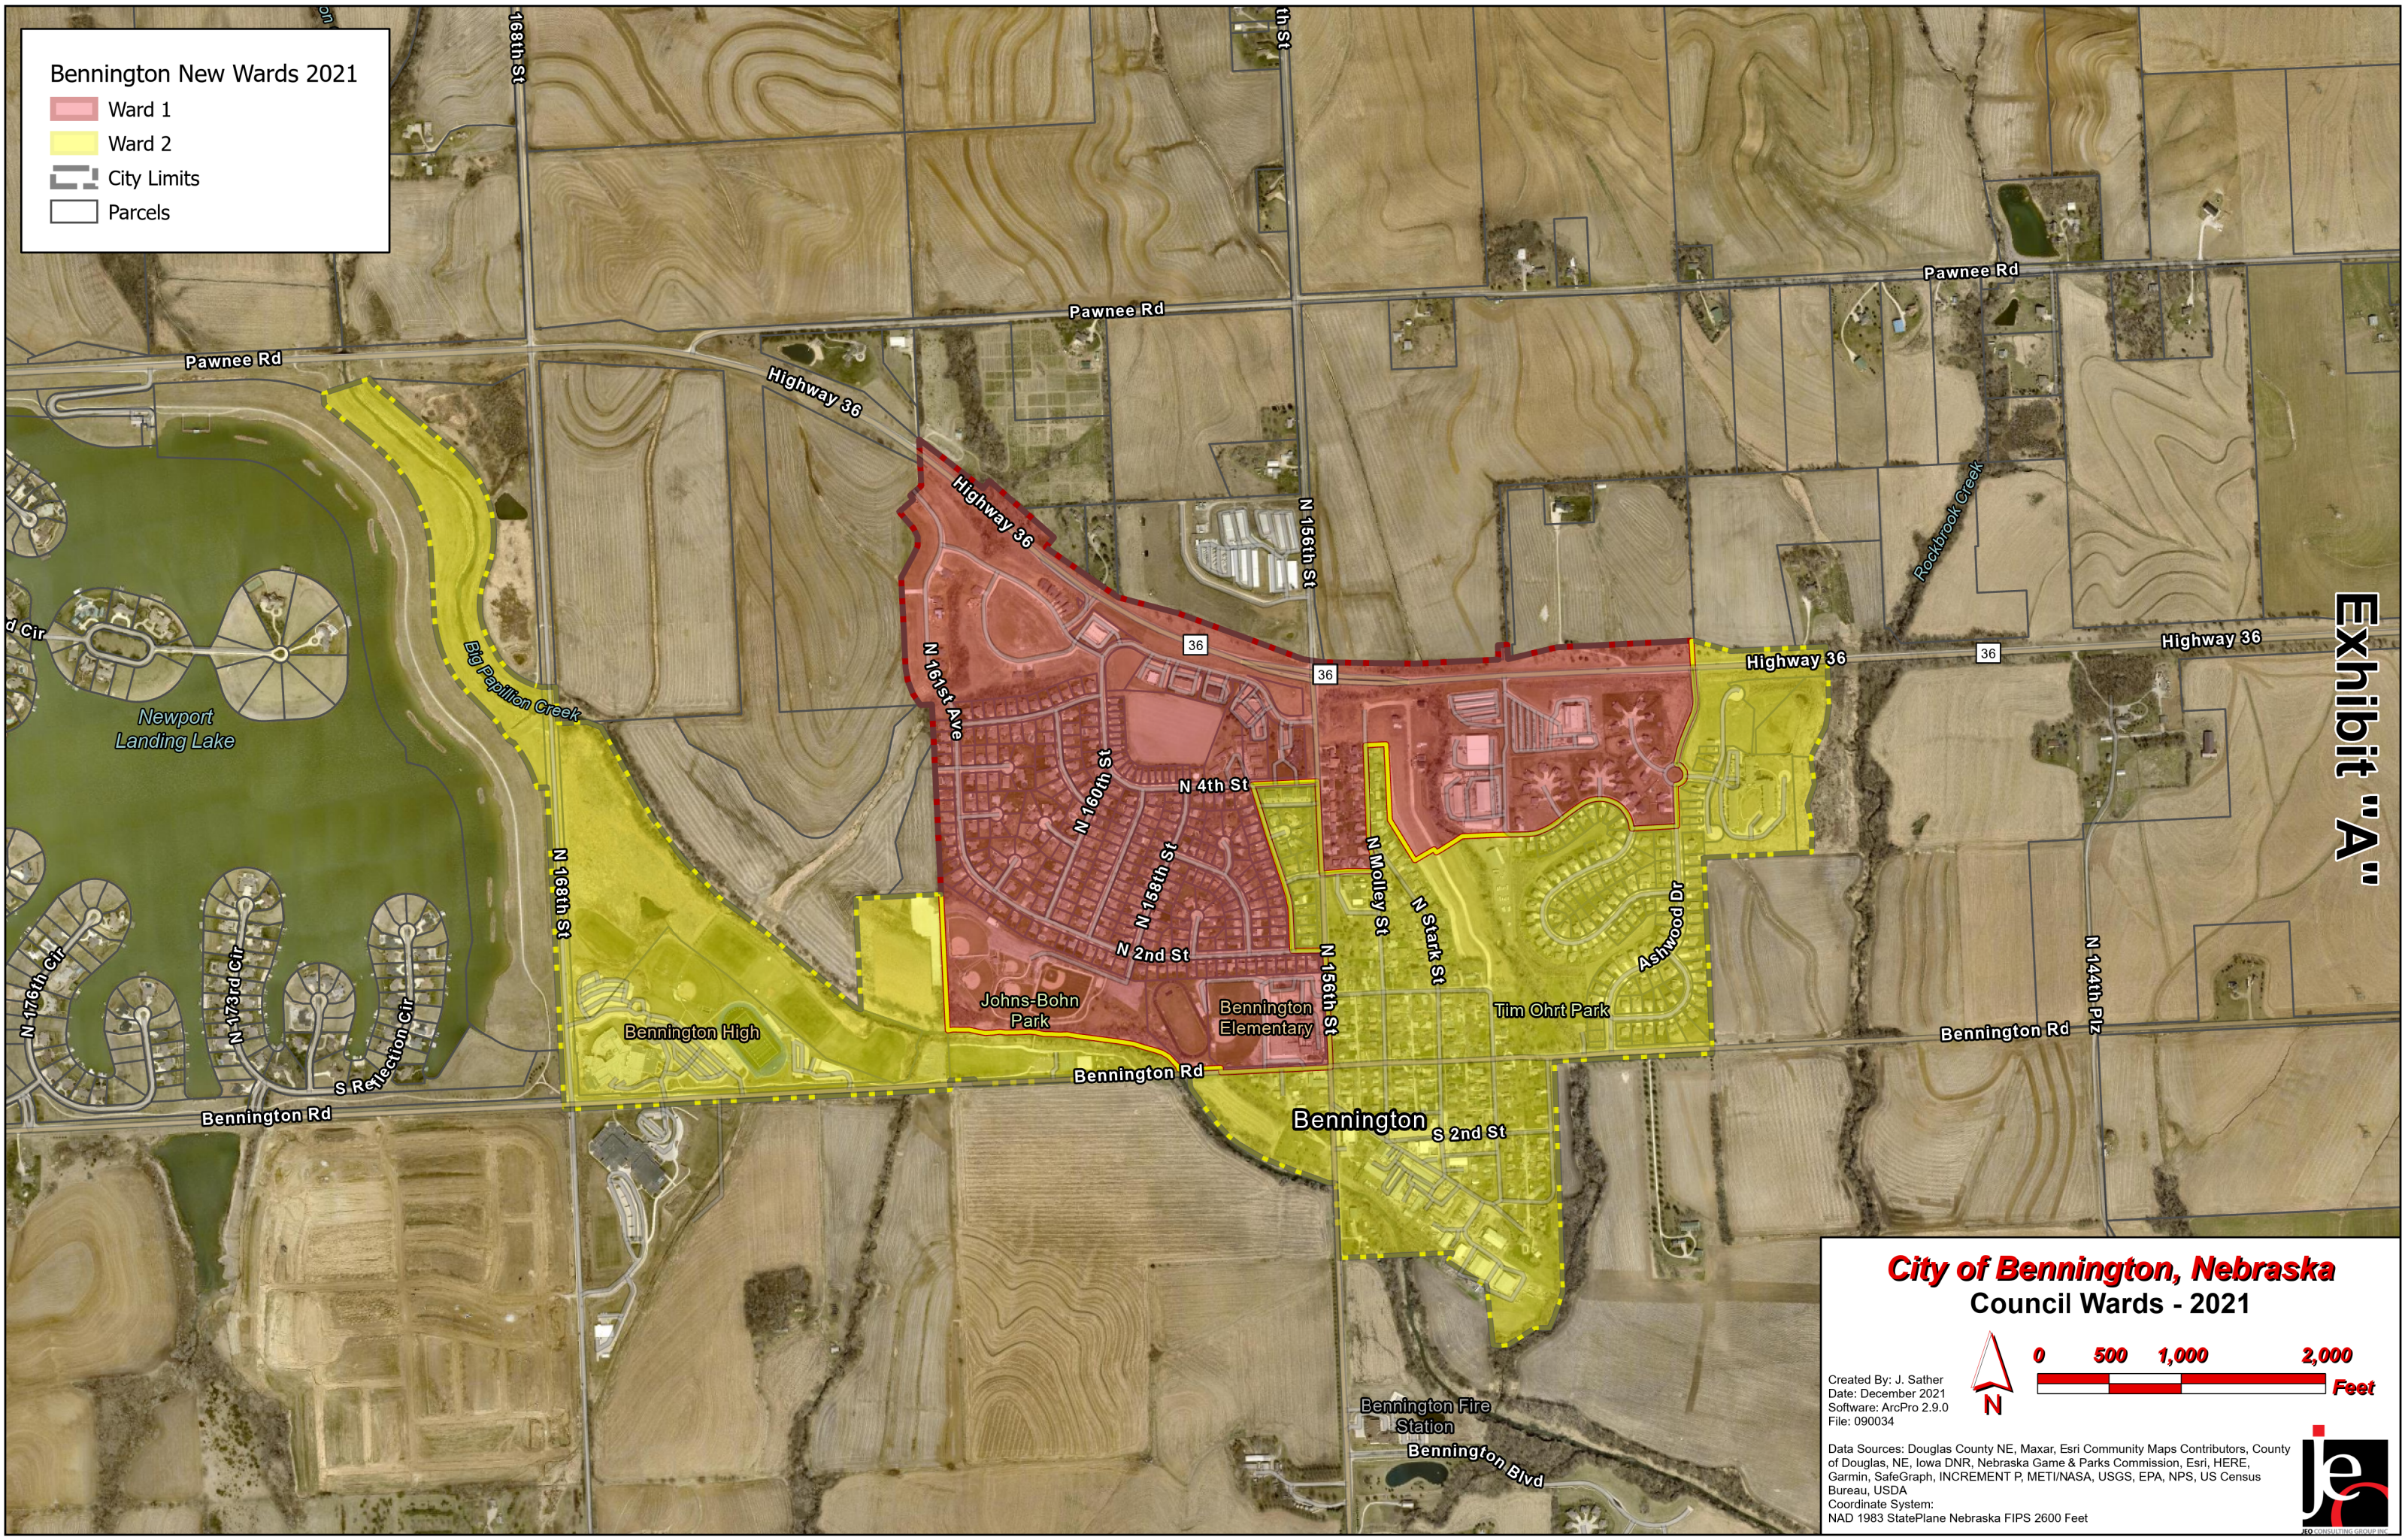

Bennington New Wards 2021

- Ward 1
- Ward 2
- City Limits
- Parcels

Exhibit "A"

City of Bennington, Nebraska
Council Wards - 2021

Created By: J. Sather
Date: December 2021
Software: ArcPro 2.9.0
File: 090034

Data Sources: Douglas County NE, Maxar, Esri Community Maps Contributors, County of Douglas, NE, Iowa DNR, Nebraska Game & Parks Commission, Esri, HERE, Garmin, SafeGraph, INCREMENT P, METI/NASA, USGS, EPA, NPS, US Census Bureau, USDA
Coordinate System:
NAD 1983 StatePlane Nebraska FIPS 2600 Feet