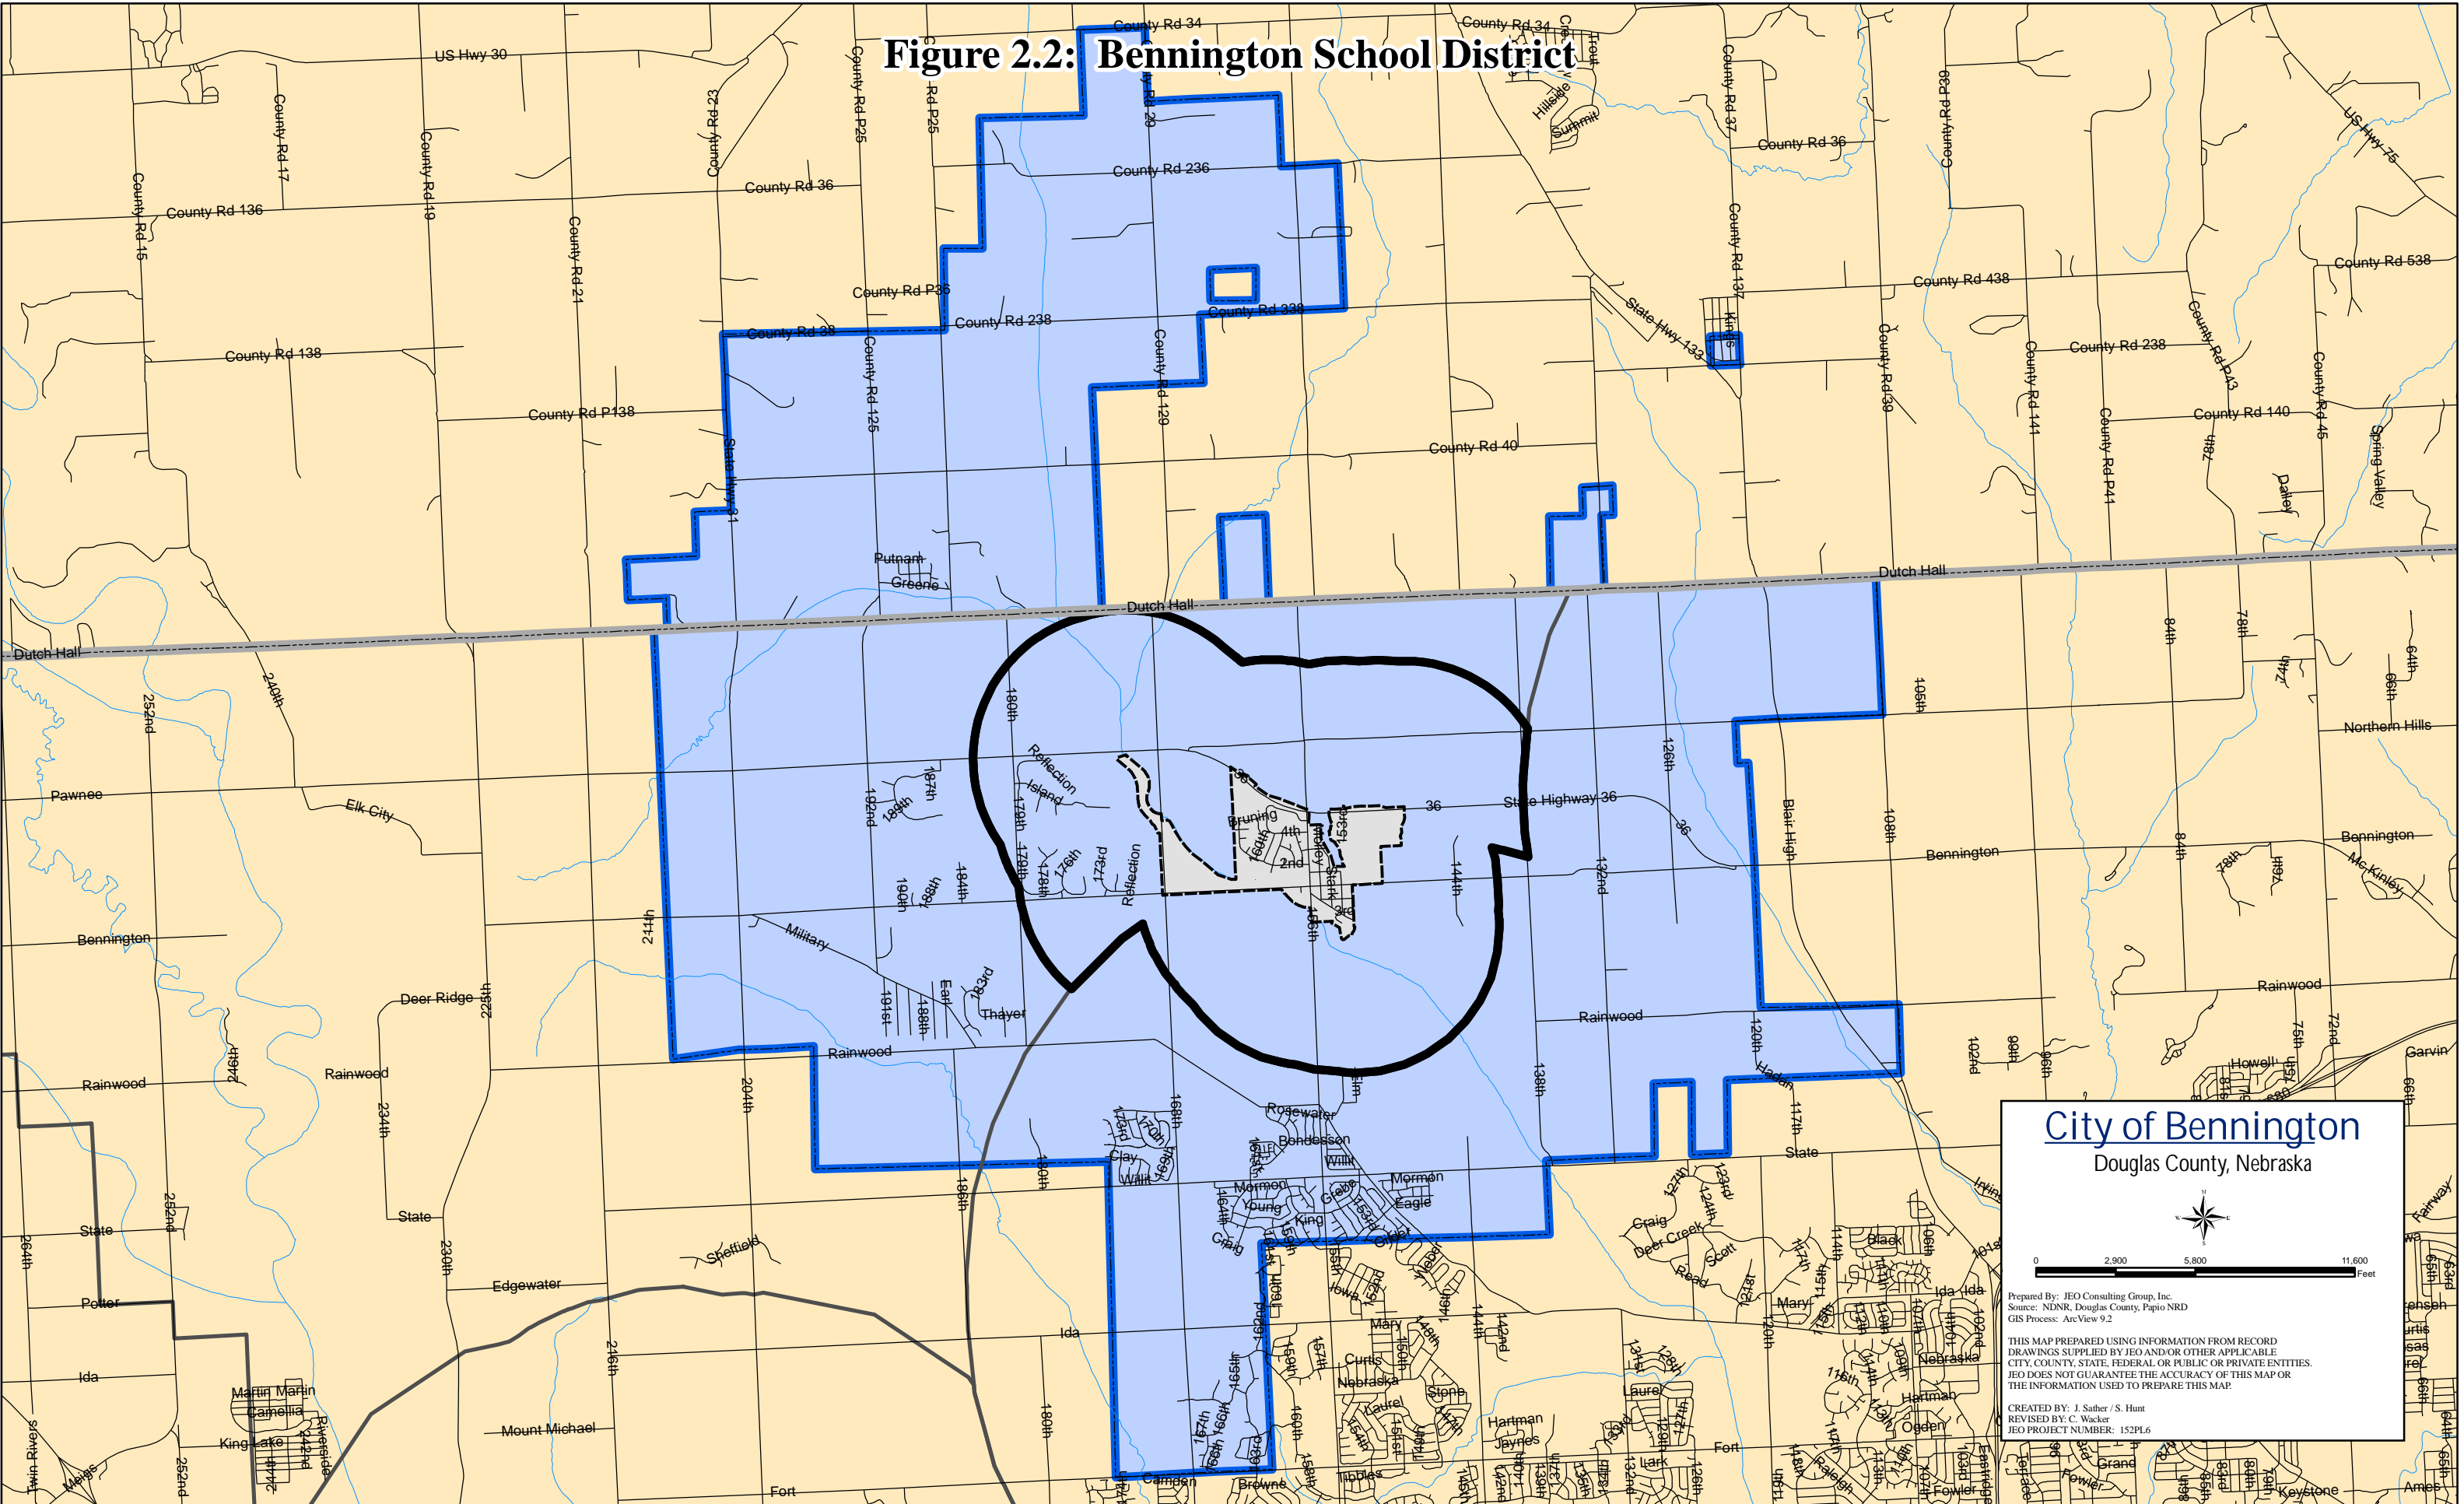

Figure 2.2: Bennington School District

City of Bennington
Douglas County, Nebraska

Prepared By: JEO Consulting Group, Inc.
Source: NDNR, Douglas County, Papio NRD
GIS Process: ArcView 9.2

THIS MAP PREPARED USING INFORMATION FROM RECORD DRAWINGS SUPPLIED BY JEO AND/OR OTHER APPLICABLE CITY, COUNTY, STATE, FEDERAL OR PUBLIC OR PRIVATE ENTITIES. JEO DOES NOT GUARANTEE THE ACCURACY OF THIS MAP OR THE INFORMATION USED TO PREPARE THIS MAP.

CREATED BY: J. Sather / S. Hunt
REVISED BY: C. Wacker
JEO PROJECT NUMBER: 152PL6